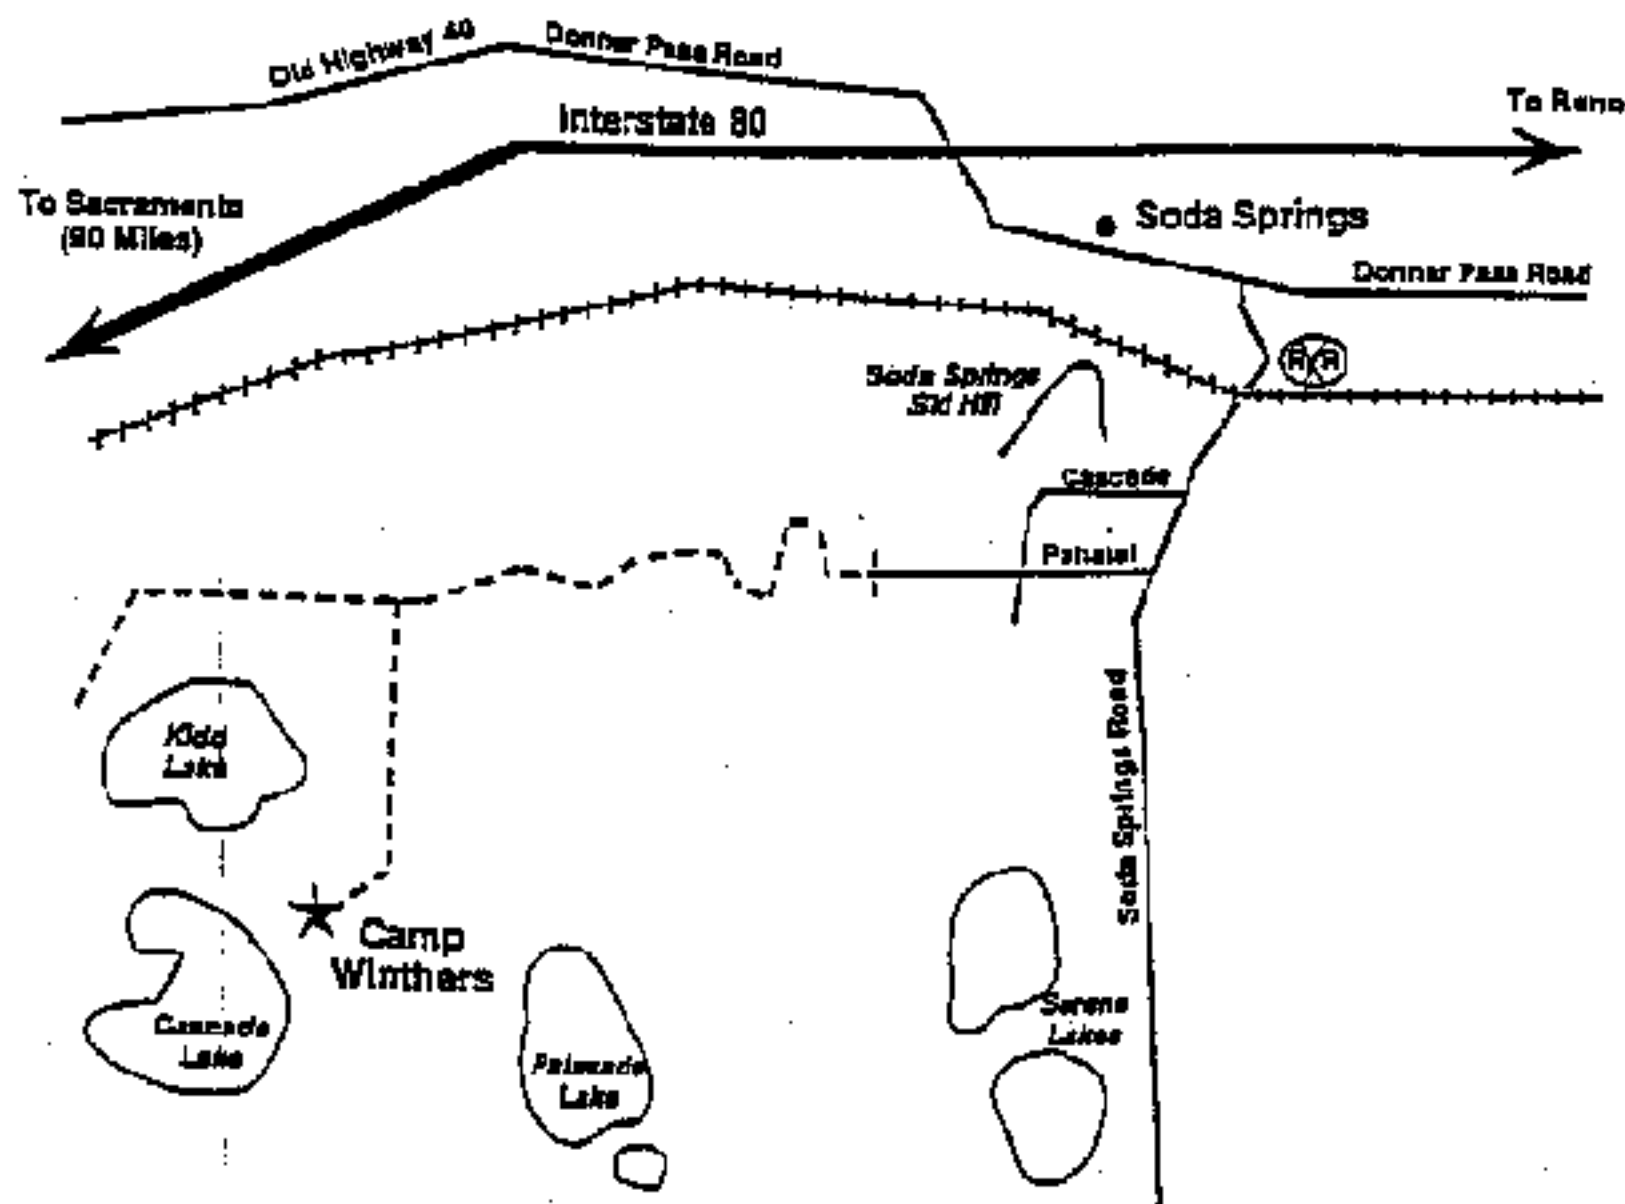

# Map and Directions to Camp Winthers

**Camp Phone: (530) 426-3551**

- \* Take Interstate 80 East toward Reno
- \* Exit Right at Soda Springs (before Donner Summit)
- \* Go approx. 1 mile, turn Right at flashing yellow light onto Soda Springs Rd.
- \* Cross railroad, up hill approx. 3/4 mile
- \* Turn right on Pahatsi Rd.
- \* Pahatsi Rd. becomes a ROUGH dirt road for approx. 2 miles.
- \* Turn Left at the Camp Winthers sign
- \* Camp Winthers is approx. 1 mile down the road